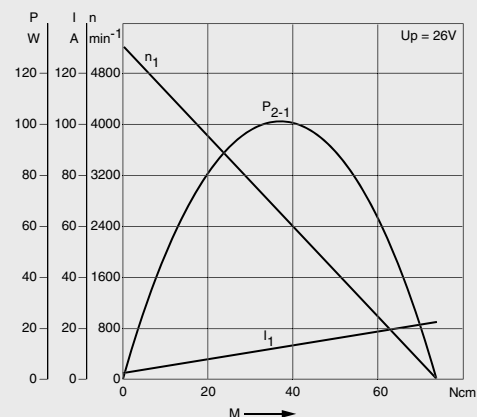

CPB 9 130 081 047

24 V 78 W

U_N	24 V
P_N	78 W
n_N	3950 rpm
I_N	9 A
M_A	74 Ncm
Rot.	L
S	S1
IP	IP 10
kg	0,820 kg
Ⓜ	9 130 081 047

A Terminais conf. AMP 626323
 Terminales conf. AMP 626323
 Terminals in accordance with AMP 626323