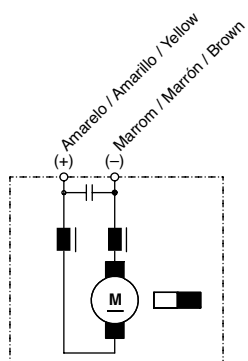

CPB 9 130 081 047

24 V 78 W

U_N	24 V
P_N	78 W
n_N	3950 rpm
I_N	9 A
M_A	74 Ncm
Rot.	L
S	S1
IP	IP 10
kg	0,820 kg
Ⓜ	9 130 081 047

A Terminais conf. AMP 626323
 Terminales conf. AMP 626323
 Terminals in accordance with AMP 626323