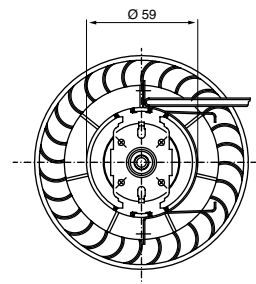

CPB 9 130 081 047

24 V 78 W

U_N	24 V
P_N	78 W
n_N	3950 rpm
I_N	9 A
M_A	74 Ncm
Rot.	L
S	S1
IP	IP 10
kg	0,820 kg
Ⓜ	9 130 081 047

A Terminais conf. AMP 626323
 Terminales conf. AMP 626323
 Terminals in accordance with AMP 626323