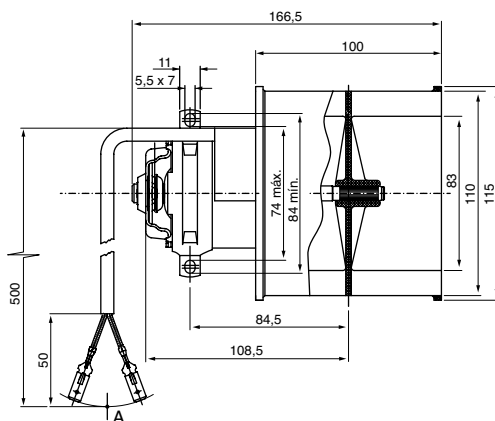

CPB 9 130 081 047

24 V 78 W

U_N	24 V
P_N	78 W
n_N	3950 rpm
I_N	9 A
M_A	74 Ncm
Rot.	L
S	S1
IP	IP 10
kg	0,820 kg
Ⓜ	9 130 081 047

A Terminais conf. AMP 626323
 Terminales conf. AMP 626323
 Terminals in accordance with AMP 626323